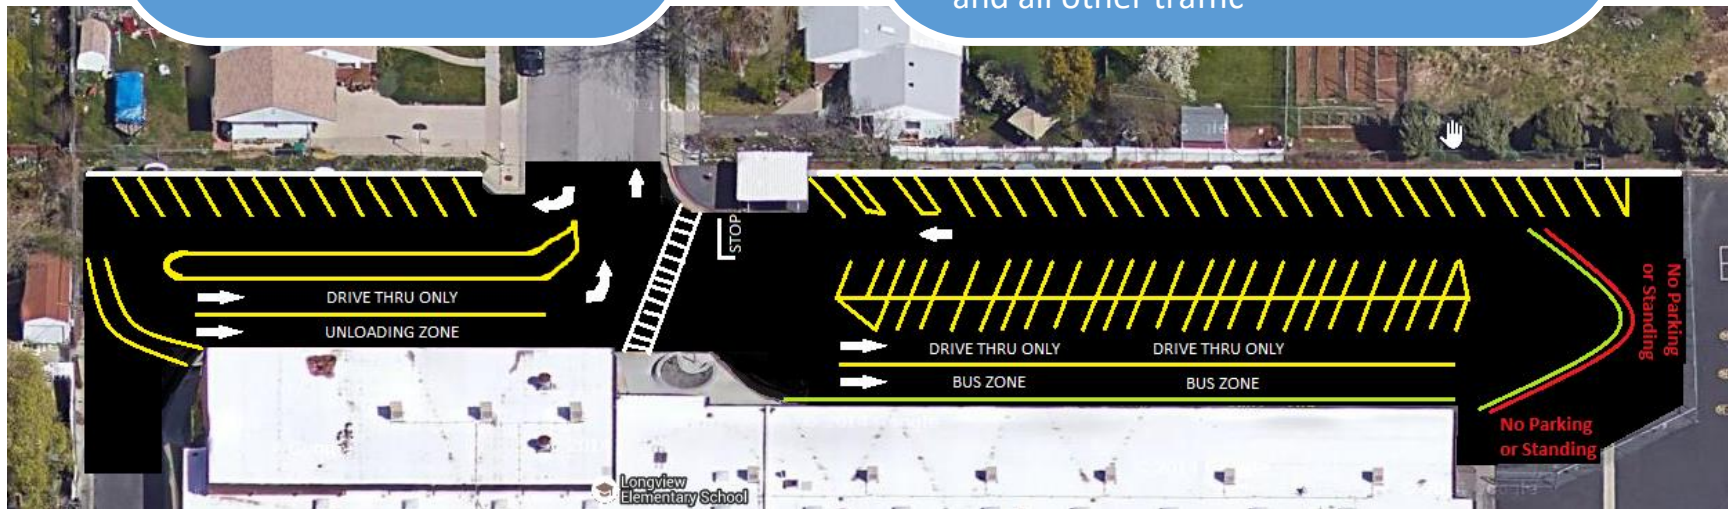

## Longview Elementary Student Drop Off & Pick Up Policy

Our main goal is to keep all who come to Longview safe; please abide by the following guidelines so we can accomplish that goal.

Our parking lot is divided into two sections, a drop off & pick up area and a parking & busses area

### Drop Off & Pick Up

- Turn **right** when you enter the parking lot
- Drive all the way to the end of the lot and then turn into the unloading zone
- Stop as far forward as possible to drop off or pick up
- Exit the parking lot, yielding to all other traffic

### Parking & Busses

- Turn **left** when you enter the parking lot
- There is no dropping off or picking up students on this side – stay out of the bus zone
- You can park and walk in/out with child
- No parking or waiting in your car against the East fence; this is a bus zone
- Exit the parking lot, making sure to stop at the stop sign to yield to pedestrians and all other traffic

Please be patient and follow the rules. This plan is designed for the safety of all who come to Longview. Take the time and patience to assure your children, and all others, are safe as they are being dropped off and picked up.